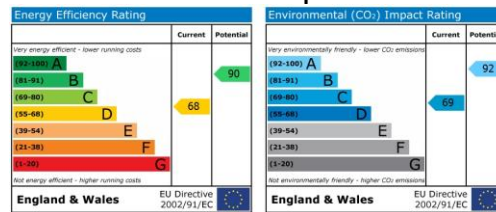

EPC Graph

www.lovettsalesandlettings.co.uk Tel: 01480 218200

24 Market Square, St Neots, Cambridgeshire, PE19 2AF

Agents Note: Whilst every care has been taken to prepare these sales particulars, they are for guidance purposes only. All measurements are approximate and for general guidance purposes only and whilst every care has been taken to ensure their accuracy, they should not be relied upon and potential buyers are advised to recheck the measurements.