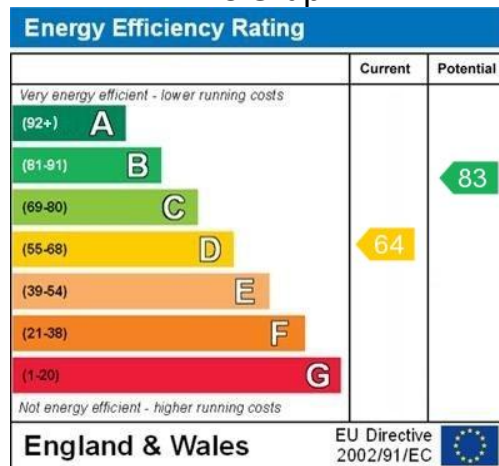

EPC Graph

WWW.EPC4U.COM

www.lovettsalesandlettings.co.uk Tel: 01480 218200

24 Market Square, St Neots, Cambridgeshire, PE19 2AF

Agents Note: Whilst every care has been taken to prepare these sales particulars, they are for guidance purposes only. All measurements are approximate and are for general guidance purposes only and whilst every care has been taken to ensure their accuracy, they should not be relied upon and potential buyers are advised to recheck the measurements.