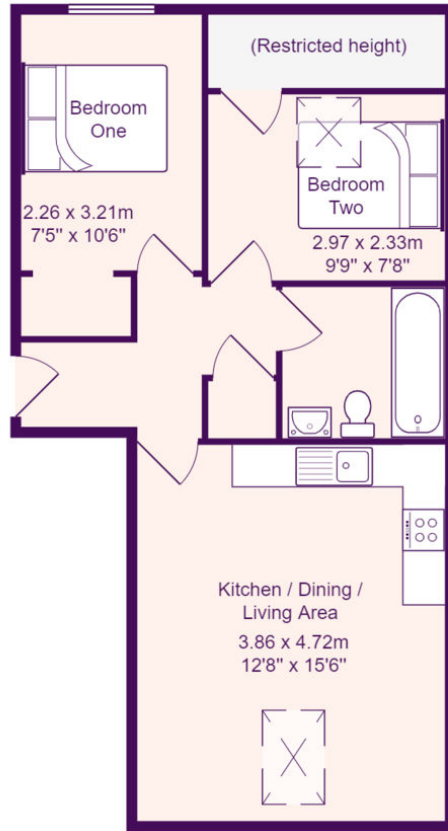

Total Area: 46.5 m² ... 501 ft²

All measurements are approximate and for display purposes only

EPC GRAPH